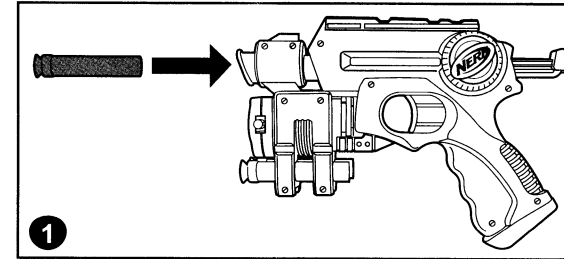

N-STRIKE® NITE FINDER EX-3® BLASTER WITH 3 SUCTION DARTS

*Compatible with Tactical Rail accessories from other N-STRIKE® blasters (sold separately).

INSERTING THE BATTERIES:

Screw will remain attached to door. Insert 2 fresh "AA" or R6 size batteries. Alkaline batteries recommended. Replace door. Be sure to fully tighten the screw.

Using the Blaster:

Pull trigger about halfway to see the light beam. This works best in low-light conditions.

IMPORTANT: BATTERY INFORMATION

CAUTION:

1. Always follow the instructions carefully. Use only batteries specified and be sure to insert them correctly by matching the + and - polarity markings.
2. Do not mix old batteries and new batteries or standard (carbon-zinc) with alkaline batteries.
3. Remove exhausted or dead batteries from the product.
4. Remove batteries if product is not to be played with for a long time.
5. Do not short-circuit the supply terminals.
6. Should this product cause, or be affected by, local electrical interference, move it away from other electrical equipment. Reset (switching off and back on again or removing and re-inserting batteries) if necessary.
7. **RECHARGEABLE BATTERIES:** Do not mix these with any other types of batteries. Always remove from the product before recharging. Recharge batteries under adult supervision. **DO NOT RECHARGE OTHER TYPES OF BATTERIES.**