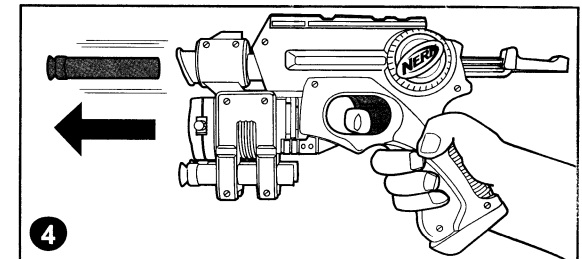

N-STRIKE® NITE FINDER EX-3® BLASTER WITH 3 SUCTION DARTS

*Compatible with Tactical Rail accessories from other N-STRIKE® blasters (sold separately).

INSERTING THE BATTERIES:

Screw will remain attached to door. Insert 2 fresh "AA" or R6 size batteries. Alkaline batteries recommended. Replace door. Be sure to fully tighten the screw.

Using the Blaster:

Pull trigger about halfway to see the light beam. This works best in low-light conditions.

IMPORTANT: BATTERY INFORMATION

CAUTION:

1. Always follow the instructions carefully. Use only batteries specified and be sure to insert them correctly by matching the + and - polarity markings.
2. Do not mix old batteries and new batteries or standard (carbon-zinc) with alkaline batteries.
3. Remove exhausted or dead batteries from the product.
4. Remove batteries if product is not to be played with for a long time.
5. Do not short-circuit the supply terminals.
6. Should this product cause, or be affected by, local electrical interference, move it away from other electrical equipment. Reset (switching off and back on again or removing and re-inserting batteries) if necessary.
7. **RECHARGEABLE BATTERIES:** Do not mix these with any other types of batteries. Always remove from the product before recharging. Recharge batteries under adult supervision. **DO NOT RECHARGE OTHER TYPES OF BATTERIES.**