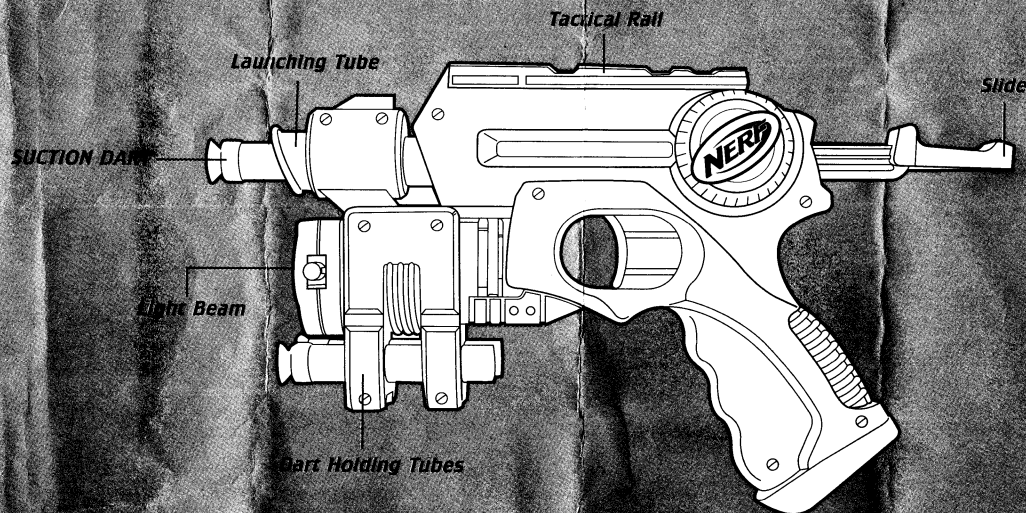

NERF

AGES 6+

**N-STRIKE®
NITE FINDER EX-3®**

Thank you for purchasing the N-STRIKE NITE FINDER EX-3 blaster. Be sure to read and follow all instructions carefully before using this product.

2 BATTERIES REQUIRED

N-STRIKE® NITE FINDER EX-3® BLASTER WITH 3 SUCTION DARTS

*Compatible with Tactical Rail accessories from other N-STRIKE® blasters (sold separately).

INSERTING THE BATTERIES:

Screw will remain attached to door. Insert 2 fresh "AA" or R6 size batteries. Alkaline batteries recommended. Replace door. Be sure to fully tighten the screw.