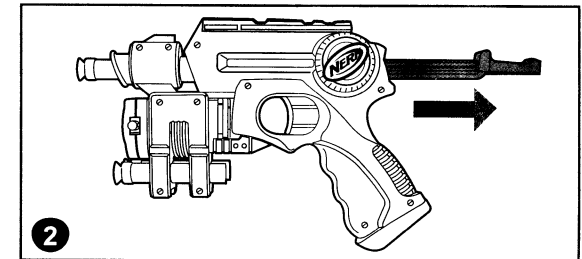

N-STRIKE® NITE FINDER EX-3® BLASTER WITH 3 SUCTION DARTS

*Compatible with Tactical Rail accessories from other N-STRIKE® blasters (sold separately).

INSERTING THE BATTERIES:

Screw will remain attached to door. Insert 2 fresh "AA" or R6 size batteries. Alkaline batteries recommended. Replace door. Be sure to fully tighten the screw.

Using the Blaster:

Pull trigger about halfway to see the light beam. This works best in low-light conditions.

IMPORTANT: BATTERY INFORMATION

CAUTION:

1. Always follow the instructions carefully. Use only batteries specified and be sure to insert them correctly by matching the + and - polarity markings.
2. Do not mix old batteries and new batteries or standard (carbon-zinc) with alkaline batteries.
3. Remove exhausted or dead batteries from the product.
4. Remove batteries if product is not to be played with for a long time.
5. Do not short-circuit the supply terminals.
6. Should this product cause, or be affected by, local electrical interference, move it away from other electrical equipment. Reset (switching off and back on again or removing and re-inserting batteries) if necessary.
7. **RECHARGEABLE BATTERIES:** Do not mix these with any other types of batteries. Always remove from the product before recharging. Recharge batteries under adult supervision. **DO NOT RECHARGE OTHER TYPES OF BATTERIES.**