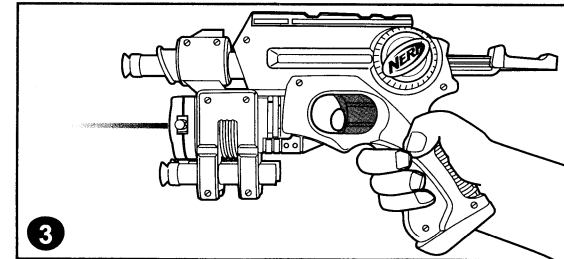

N-STRIKE® NITE FINDER EX-3® BLASTER WITH 3 SUCTION DARTS

*Compatible with Tactical Rail accessories from other N-STRIKE® blasters (sold separately).

INSERTING THE BATTERIES:

Screw will remain attached to door. Insert 2 fresh "AA" or R6 size batteries. Alkaline batteries recommended. Replace door. Be sure to fully tighten the screw.

Using the Blaster:

Pull trigger about halfway to see the light beam. This works best in low-light conditions.

IMPORTANT: BATTERY INFORMATION

CAUTION:

1. Always follow the instructions carefully. Use only batteries specified and be sure to insert them correctly by matching the + and - polarity markings.
2. Do not mix old batteries and new batteries or standard (carbon-zinc) with alkaline batteries.
3. Remove exhausted or dead batteries from the product.
4. Remove batteries if product is not to be played with for a long time.
5. Do not short-circuit the supply terminals.
6. Should this product cause, or be affected by, local electrical interference, move it away from other electrical equipment. Reset (switching off and back on again or removing and re-inserting batteries) if necessary.
7. **RECHARGEABLE BATTERIES:** Do not mix these with any other types of batteries. Always remove from the product before recharging. Recharge batteries under adult supervision. **DO NOT RECHARGE OTHER TYPES OF BATTERIES.**