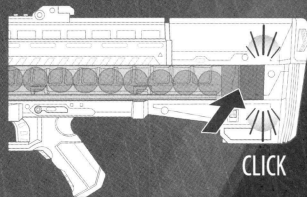

IF A ROUND IS
POSITIONED AS
SHOWN, THE
WHEELS WILL
NOT SPIN.

1. 1 Move trigger lock down to lock trigger.
2. 2 Remove magazine.

1. 3 Open jam clearing door.
2. 4 Push round out.

1. 5 Remove any other rounds in blaster.

CLICK

CLICK

1. 6 Close jam clearing door.

1. 7 Replace magazine.

1. 8 Move trigger lock up to unlock trigger. Resume play.

NERF

RIVAL™

PRECISION BATTLING

Zeus MXV-1200™

© 2015 Hasbro, Pawtucket, RI 02861-1059 USA. All Rights Reserved.

Reg. Des. No. EC001433387-0019. US/CANADA TEL. 1-800-255-5516

B1591 PN 7555400000