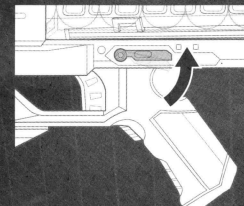

1. 6 Close jam clearing door.

1. 7 Replace magazine.

1. 8 Move trigger lock up to unlock trigger. Resume play.

NERF

RIVAL™

PRECISION BATTLING

Zeus MXV-1200™

© 2015 Hasbro, Pawtucket, RI 02861-1059 USA. All Rights Reserved.

Reg. Des. No. EC001433387-0019. US/CANADA TEL. 1-800-255-5516

B1591 PN 7555400000