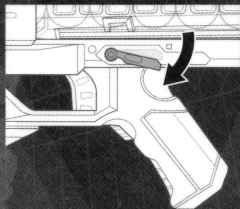

1. 1 Move trigger lock down to lock trigger.
2. 2 Remove magazine.

1. 3 Open jam clearing door.
2. 4 Push round out.

1. 5 Remove any other rounds in blaster.